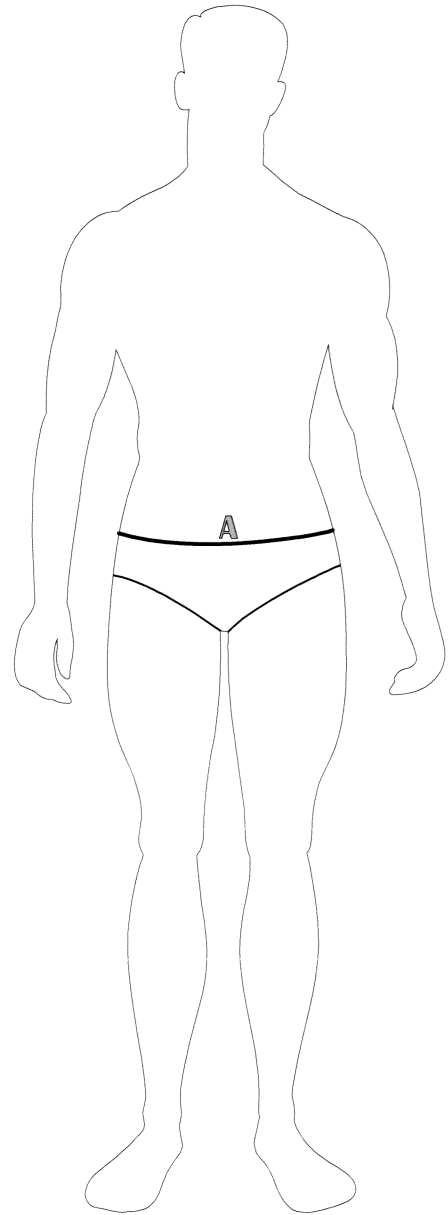

Delfina

SIZING CHART

1405SHWP male water polo suit

Body measures / size	20	22	24	26	28	30	32	34	36	38	40
	4XS	3XS	XXS	XS	S	M	L	XL	XXL	3XL	4XL
A=Waist at belt position in cm	59	64	69	74	79	85	91	97	103	109	115

Delfina

SIZING CHART

1405SFWP female water polo suit

Body measures / size	20	22	24	26	28	30	32	34	36	38	40
A=Bust in cm	61	63,5	68,5	74	79	84	89	94	99	104	107
B=Waist in cm	56	58,5	62	65	67,5	70	72,5	76	80	84	86,5
C=Hips in cm	66	71	76	79	84	89	94	99	104	109	114
D= Upper body in cm	114	132	141	145	148,5	152,5	156	161	166,5	171,5	174