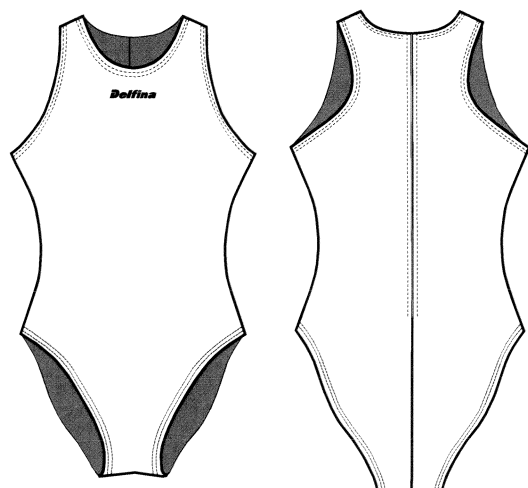

Delfina

SIZING CHART

1405SHWP male water polo suit

Body measures / size	20	22	24	26	28	30	32	34	36	38	40
	4XS	3XS	XXS	XS	S	M	L	XL	XXL	3XL	4XL
A=Waist at belt position in cm	59	64	69	74	79	85	91	97	103	109	115

Delfina

SIZING CHART

1405SFWP female water polo suit

Body measures / size	20	22	24	26	28	30	32	34	36	38	40
A=Bust in cm	61	63,5	68,5	74	79	84	89	94	99	104	107
B=Waist in cm	56	58,5	62	65	67,5	70	72,5	76	80	84	86,5
C=Hips in cm	66	71	76	79	84	89	94	99	104	109	114
D= Upper body in cm	114	132	141	145	148,5	152,5	156	161	166,5	171,5	174