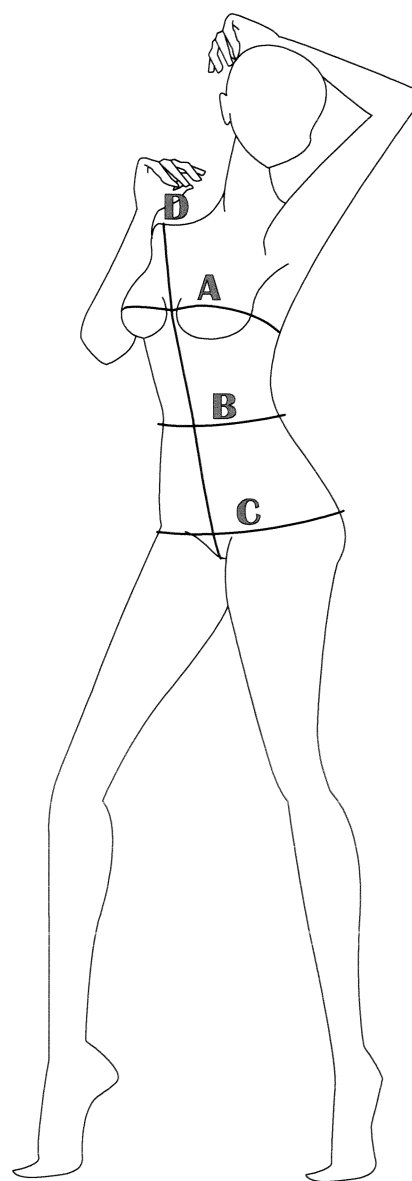

Delfina

SIZING CHART

1405SHWP male water polo suit

Body measures / size	20	22	24	26	28	30	32	34	36	38	40
	4XS	3XS	XXS	XS	S	M	L	XL	XXL	3XL	4XL
A=Waist at belt position in cm	59	64	69	74	79	85	91	97	103	109	115

Delfina

SIZING CHART

1405SFWP female water polo suit

Body measures / size	20	22	24	26	28	30	32	34	36	38	40
A=Bust in cm	61	63,5	68,5	74	79	84	89	94	99	104	107
B=Waist in cm	56	58,5	62	65	67,5	70	72,5	76	80	84	86,5
C=Hips in cm	66	71	76	79	84	89	94	99	104	109	114
D= Upper body in cm	114	132	141	145	148,5	152,5	156	161	166,5	171,5	174